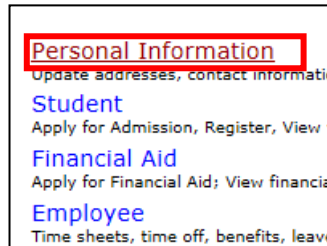

Step 3 To [Log in to Online Services](#)

Step 4 Click “**Personal Information**”