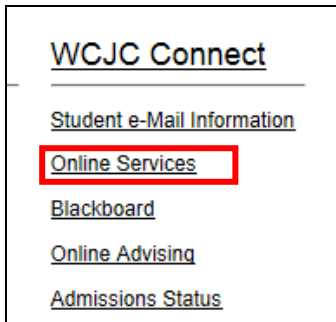

## How to find your WCJC Student Email Address

**Step 1** Access the WCJC website at [www.wcjc.edu](http://www.wcjc.edu)

**Step 2** Click the “**Online Services**” link on the lower right of the page.

**Step 3** To [Log in to Online Services](#)