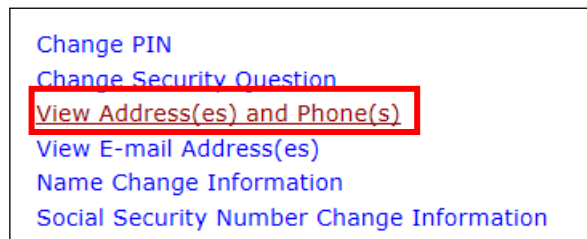

Step 5 Click “**View email address**”