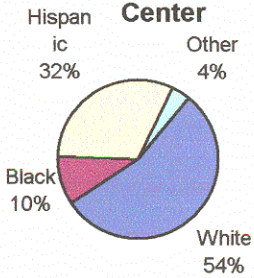

Summary Spring 2003 Enrollments as of 1/21/2003

	Spring Terms			
	2002	2003	Change	% change
Bay City	188	233	45	24%
El Campo	68	78	10	15%
FBTC	1,108	1,374	266	24%
Richmond (not FBTC)	124	188	64	52%
Palacios	25	19	(6)	-24%
Sugar Land	2,166	2,345	179	8%
Wharton	2,025	2,087	62	3%
Unduplicated Headcount	5,098	5,690	592	12%

Fort Bend Technical Center

Wharton Campus

Sugar Land Campus

Spring 2003

	Male	Female	Avg Age
Fort Bend Tech Center	38%	62%	26.3
Sugar Land Campus	40%	60%	24.3
Wharton Campus	35%	65%	24.2

WCJC Comparative Enrollment Data for Spring Semester