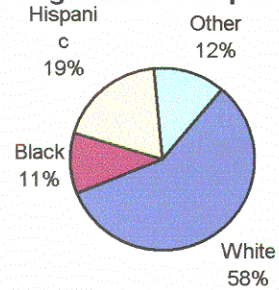

Summary Spring 2003 Enrollments as of 1/21/2003

	Spring Terms			
	2002	2003	Change	% change
Bay City	188	233	45	24%
El Campo	68	78	10	15%
FBTC	1,108	1,374	266	24%
Richmond (not FBTC)	124	188	64	52%
Palacios	25	19	(6)	-24%
Sugar Land	2,166	2,345	179	8%
Wharton	2,025	2,087	62	3%
Unduplicated Headcount	5,098	5,690	592	12%

Fort Bend Technical Center

Wharton Campus

Sugar Land Campus

Spring 2003

	Male	Female	Avg Age
Fort Bend Tech Center	38%	62%	26.3
Sugar Land Campus	40%	60%	24.3
Wharton Campus	35%	65%	24.2

WCJC Comparative Enrollment Data for Spring Semester