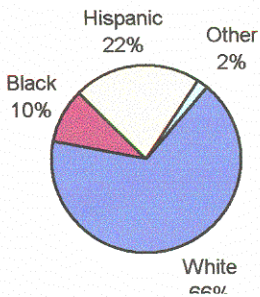

Summary Spring 2003 Enrollments as of 1/21/2003

	Spring Terms			
	2002	2003	Change	% change
Bay City	188	233	45	24%
El Campo	68	78	10	15%
FBTC	1,108	1,374	266	24%
Richmond (not FBTC)	124	188	64	52%
Palacios	25	19	(6)	-24%
Sugar Land	2,166	2,345	179	8%
Wharton	2,025	2,087	62	3%
Unduplicated Headcount	5,098	5,690	592	12%

Fort Bend Technical Center

Wharton Campus

Sugar Land Campus

Spring 2003

	Male	Female	Avg Age
Fort Bend Tech Center	38%	62%	26.3
Sugar Land Campus	40%	60%	24.3
Wharton Campus	35%	65%	24.2

WCJC Comparative Enrollment Data for Spring Semester